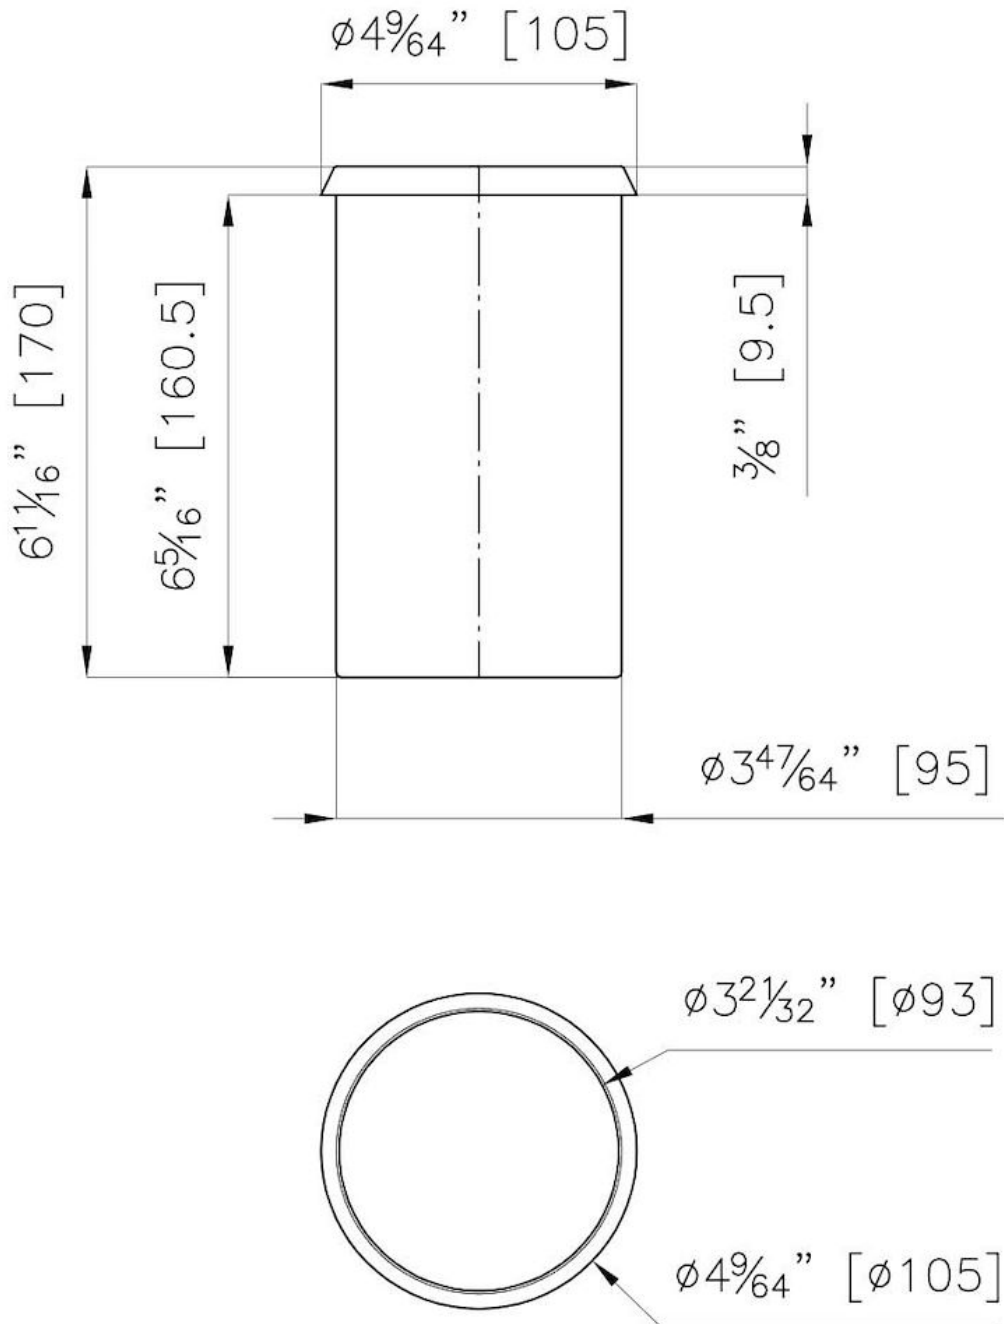

Bottle holder

Accessories

Code: 1773 723

DETAILS

Material Stainless steel

Sink accessories Steel tray

Dimensions Ø105 x 17cm
4 9/64" x 6 11/16"

TECHNICAL DATA

OPTIONAL ACCESSORIES

Canova Black grid
8100 605

Knives-holder
8100 030