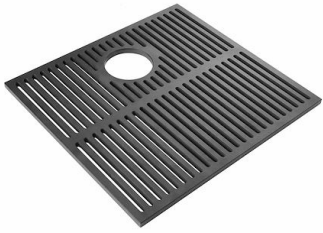

Bottle holder

Accessories

Code: 1773 723

DETAILS

Material Stainless steel

Sink accessories Steel tray

Dimensions Ø105 x 17cm
4 9/64" x 6 11/16"

TECHNICAL DATA

OPTIONAL ACCESSORIES

Canova Black grid
8100 605

Knives-holder
8100 030